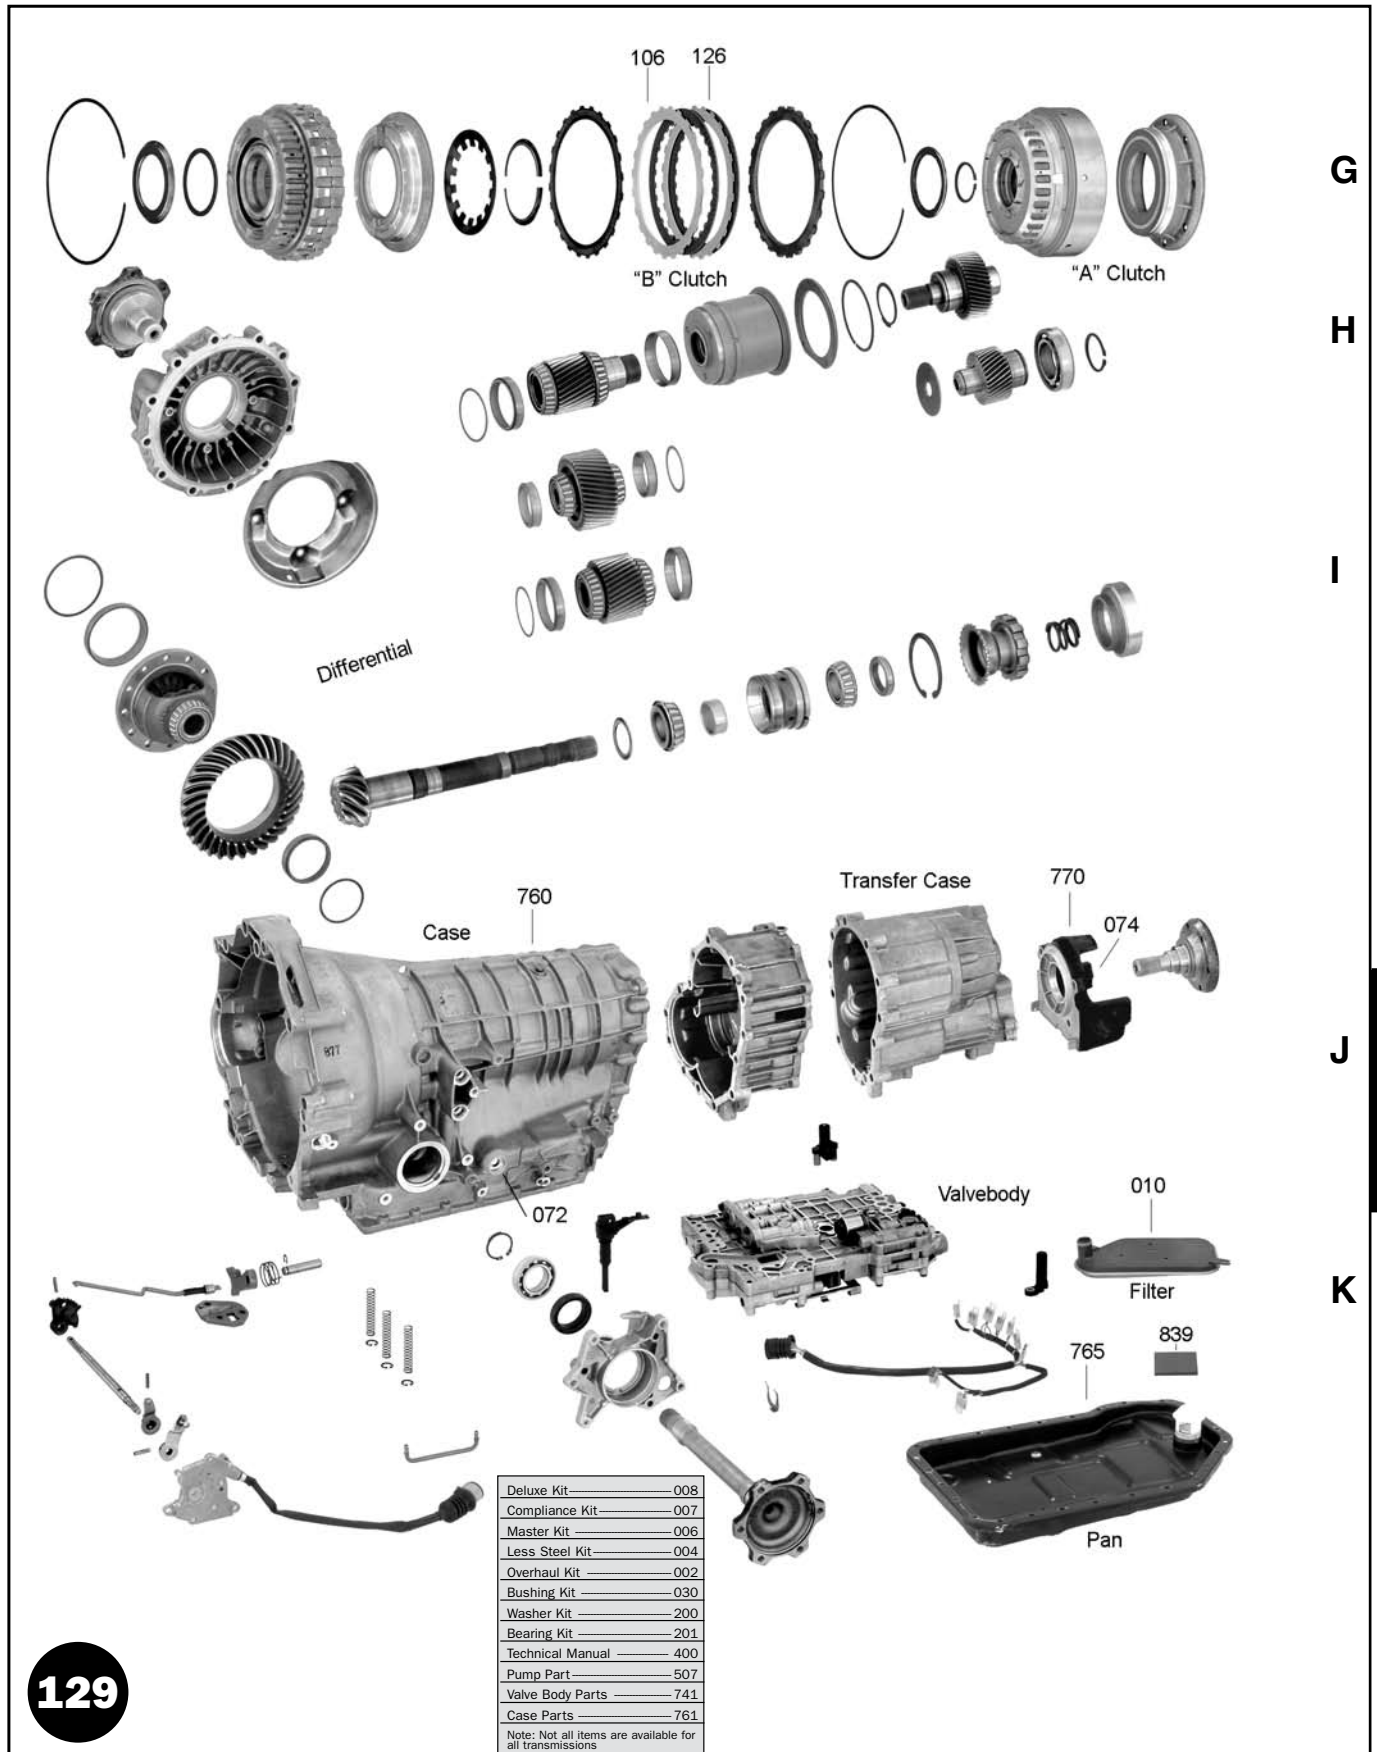

5 SPEED

ZF5HP19 - RWD, ZF5HP19FL - FWD ZF5HP19FLA - AWD

ZF5HP19FL

G

H

I

J

K

ZF5HP19 - RWD, ZF5HP19FL - FWD ZF5HP19FLA - AWD

5 SPEED

129010

129010A

5HP19 - RWD		
BMW 3/7 Series		97-Up
5HP19FL - 95-Up Inline FWD		
Audi A4, A8		95-Up
A6		97-Up
Porsche Boxster		96-97
VW Passat		96-Up
5HP19FLA - AWD		
Audi/VW		95-Up

129300

129300A

ILL.	DESCRIPTION	QTY.	YEAR	PART NO.	REFERENCE NO.
MASTER OVERHAUL KITS (WITH STEELS)					
006	ZF5HP19 (Rwd) (BMW) (1).....	1	97-Up	129006	K7600P
006	ZF5HP19FL (Fwd) (Audi, VW, Porsche)	1	96-99	129006A	K7600M
006	ZF5HP19FL (Fwd) (Audi, VW, Porsche)	1	00-Up	129006AA	N/A
006	ZF5HP19FLA (Awd) (Audi, VW 4wd) (Tag # 002, 007, 012, 013).....	1	96-99	129006B	K7600N
	(Tag # 018, 036, 044, 053, 063, 075, 087, 093, 100, 103).....				
006	ZF5HP19FLA (Awd) (Audi, VW 4wd) (Tag # 030, 035, 054, 065, 073, 101).....	1	00-Up	129006BA	N/A
	(1) Kit fits 4/5 pack clutch design, to service 3 pack designs, order (4) 129124A				
LESS STEEL KITS					
004	ZF5HP19 (Rwd)	1	97-Up	129004	K7600P-LS
004	ZF5HP19FL (Fwd)	1	95-Up	129004A	K7600M-LS
004	ZF5HP19FLA (Awd)	1	95-Up	129004B	K7600N-LS
OVERHAUL KITS (W/ RINGS & SEALS)					
002	ZF5HP19 (Rwd)	1	97-Up	129002	K76900P
002	ZF5HP19FL (Fwd)	1	95-Up	129002A	K76900M
002	ZF5HP19FLA (Awd)	1	95-Up	129002B	K76900N
FILTER KITS					
011	ZF5HP19.....	1	97-Up	129011	FFK76800P
011	ZF5HP19FL, FLA	1	95-Up	129011A	FFK76800M
FILTERS					
010	ZF5HP19.....	1	97-Up	129010	76800P
010	ZF5HP19FL, FLA	1	95-Up	129010A	76800M
BUSHINGS					
030	Bushing Kit, F Drum (2 Piece Bronze)	1	95-Up	179030A	K76010F
METAL CLAD SEALS					
070	Front Pump	1	95-Up	79070E	76200
FRICITION PLATES					
108	"A" Clutch	5	95-Up	79108E	76103
106	"B" Clutch	2	95-Up	129106	N/A
104	"C" Clutch	4	95-Up	129104	N/A
114	"D" Clutch	6	95-Up	79114E	76108
100	"E" Clutch.....	5	95-Up	79100E	76102
102	"F" Clutch.....	5	95-Up	79104P	76108A
116	"G" Clutch	4	95-Up	79104P	76108A
119	ZF5HP19.....	1	97-Up	129119	K76100P
119	ZF5HP19FL, FLA	1	95-Up	129119B	K76100M