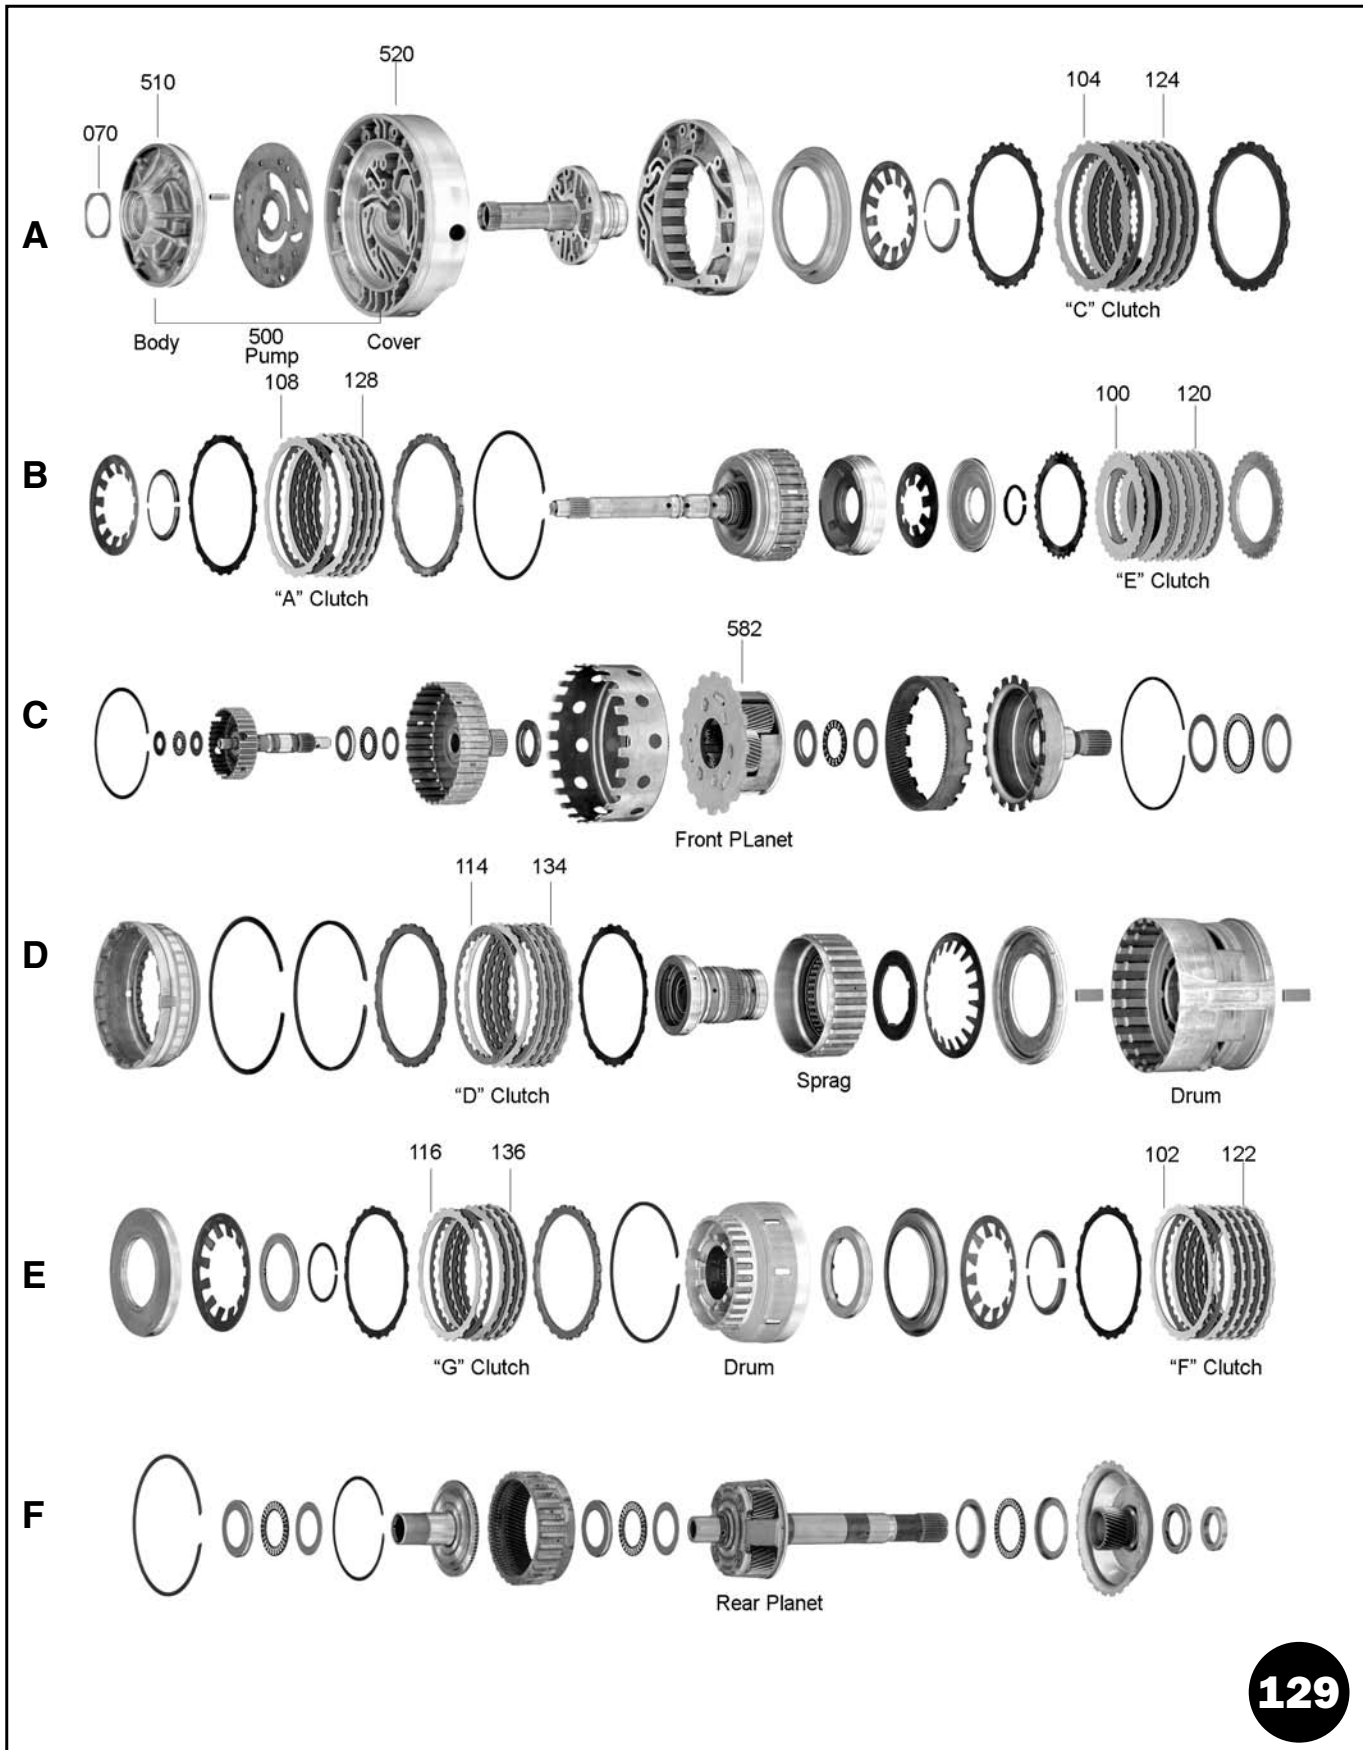

ZF5HP19 - RWD, ZF5HP19FL - FWD ZF5HP19FLA - AWD

5 SPEED